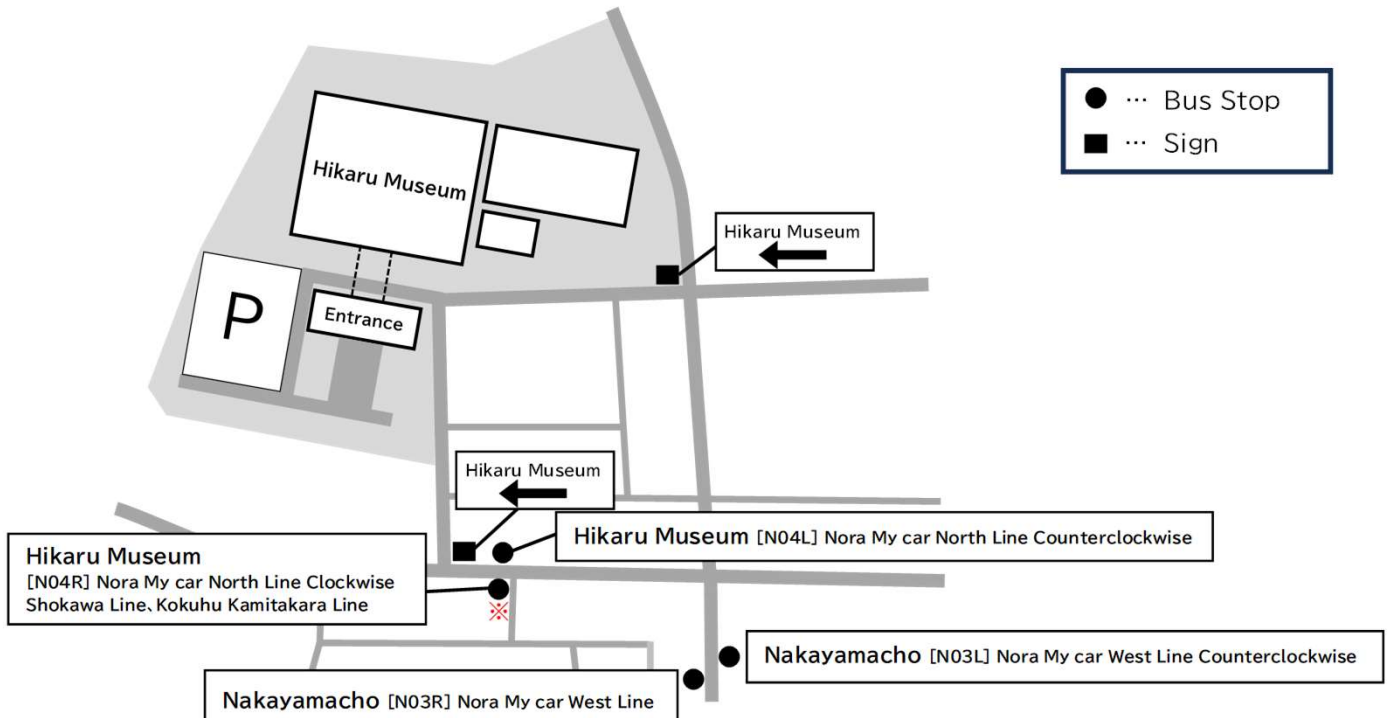

Bus Timetable (Hikaru Museum → Nohi Bus Terminal)

Hikaru Museum	General Welfare Center	Nohi Bus Terminal	Route [N04L]Nora My car North Line	Fare
10:50	—	11:24	Clockwise	100 yen
12:08	12:20	12:32	Counterclockwise	100 yen
14:20	—	14:54	Clockwise	100 yen
16:23	16:35	16:47	Counterclockwise	100 yen
17:25	—	17:59	Clockwise	100 yen

Red Font ... No operation on Sat, Sun, National Holidays

Nakayamacho	Takayama Sta. Hakusan Gate	Nohi Bus Terminal	Route [N03L]Nora My car West Line	Fare
10:44	—	10:59	Clockwise	100 yen
11:58	12:34	12:45	Counterclockwise	100 yen
14:34	—	14:49	Clockwise	100 yen
15:43	16:19	16:30	Counterclockwise	100 yen

Red Font ... No operation on Sat, Sun, National Holidays

Hikaru Museum Area Map

※There is no bus stop sign here, but the bus will stop .

Time from the Hikaru Museum to the bus stop
[Hikaru Museum]...5 min walk
[Nakayamacho]...8 min walk